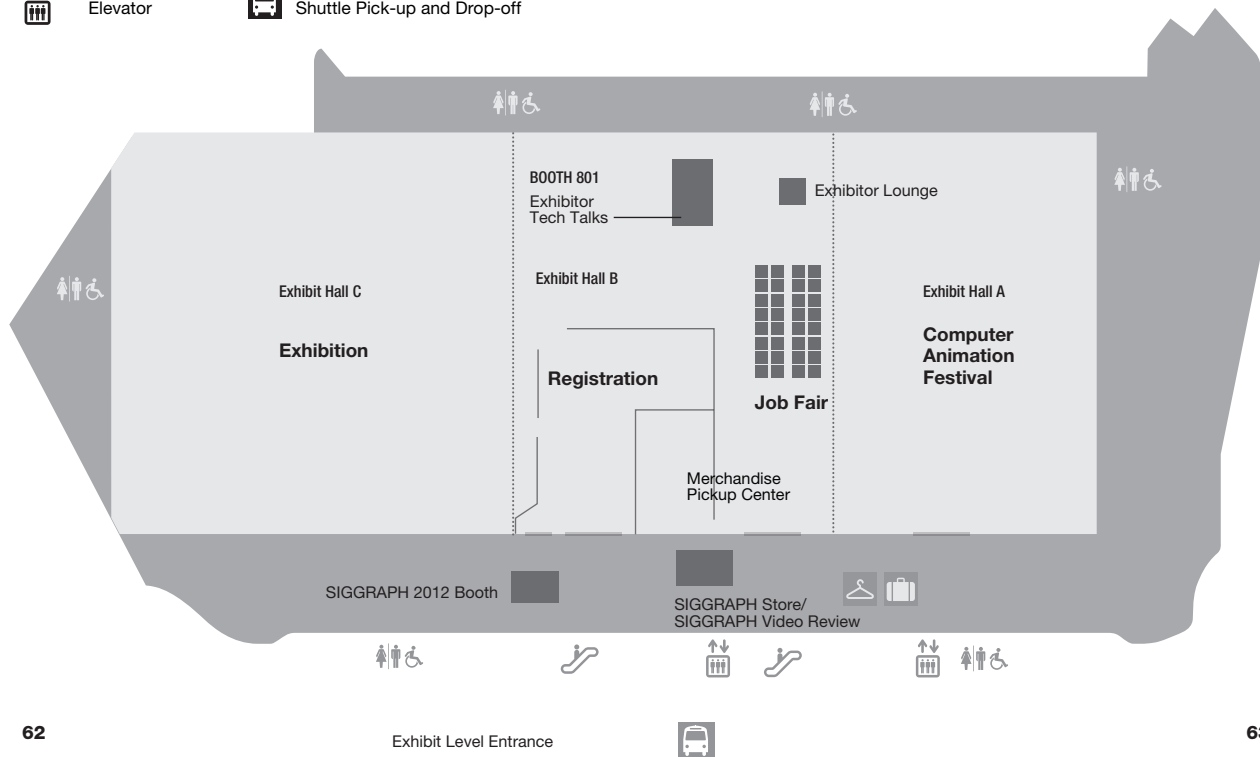

# West Building Exhibition Level

 Restrooms

 Coatcheck

 Escalator

 Luggage

 Elevator

 Shuttle Pick-up and Drop-off

# West Building Level 1

Art Gallery: Events  
 Art Gallery: Tracing Home  
 Emerging Technologies

Computer Animation Festival Production Sessions  
 Keynote Speaker &  
 ACM SIGGRAPH Award Presentation  
 Real-Time Live!  
 Technical Papers Fast Forward

# East Building Convention Level

ACM Student Research Competition  
 Art Papers  
 Courses  
 Game Papers  
 Panel Talks

MAIN ENTRANCE

- Information
- First Aid
- Shuttle Pick-up and Drop-off
- Coatcheck
- Luggage
- Restrooms
- Escalator
- Elevator

## West Building Level 2

Restrooms

Coatcheck

Escalator

Luggage

Elevator

Shuttle Pick-up and Drop-off