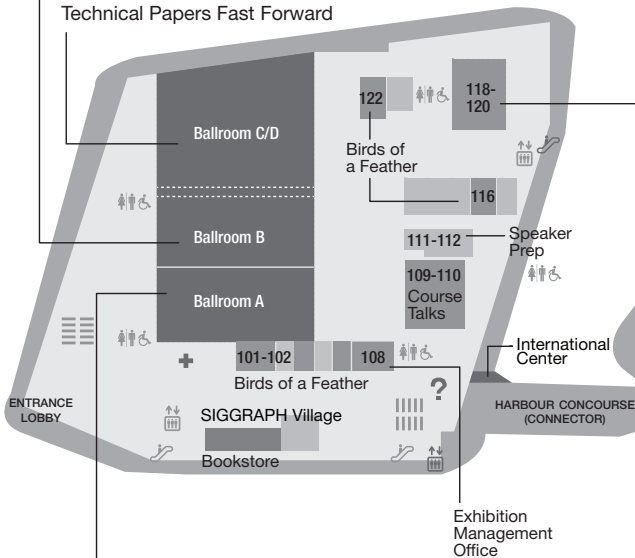

# West Building Exhibition Level

 Restrooms

 Coatcheck

 Escalator

 Luggage

 Elevator

 Shuttle Pick-up and Drop-off

# West Building Level 1

Art Gallery: Events  
 Art Gallery: Tracing Home  
 Emerging Technologies

Computer Animation Festival Production Sessions  
 Keynote Speaker &  
 ACM SIGGRAPH Award Presentation  
 Real-Time Live!  
 Technical Papers Fast Forward

# East Building Convention Level

ACM Student Research Competition  
 Art Papers  
 Courses  
 Game Papers  
 Panel Talks

MAIN ENTRANCE

- Information
- First Aid
- Shuttle Pick-up and Drop-off
- Coatcheck
- Luggage
- Restrooms
- Escalator
- Elevator

## West Building Level 2

Restrooms

Coatcheck

Escalator

Luggage

Elevator

Shuttle Pick-up and Drop-off