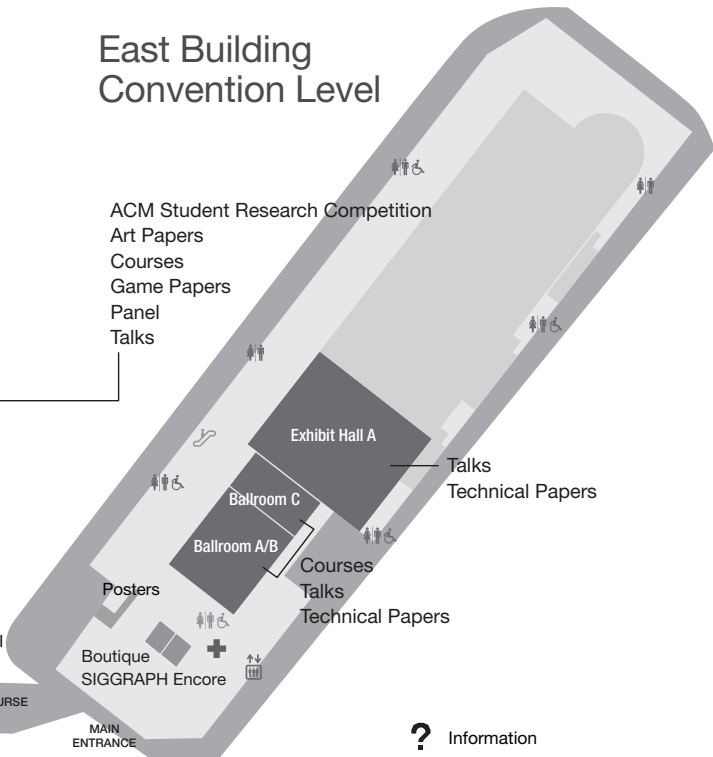

# West Building Exhibition Level

 Restrooms

 Coatcheck

 Escalator

 Luggage

 Elevator

 Shuttle Pick-up and Drop-off

# West Building Level 1

Art Gallery: Events  
 Art Gallery: Tracing Home  
 Emerging Technologies

Computer Animation Festival Production Sessions  
 Keynote Speaker &  
 ACM SIGGRAPH Award Presentation  
 Real-Time Live!  
 Technical Papers Fast Forward

The Sandbox  
 The Studio

# East Building Convention Level

ACM Student Research Competition  
 Art Papers  
 Courses  
 Game Papers  
 Panel Talks

MAIN ENTRANCE

- Information
- First Aid
- Shuttle Pick-up and Drop-off
- Coatcheck
- Luggage
- Restrooms
- Escalator
- Elevator